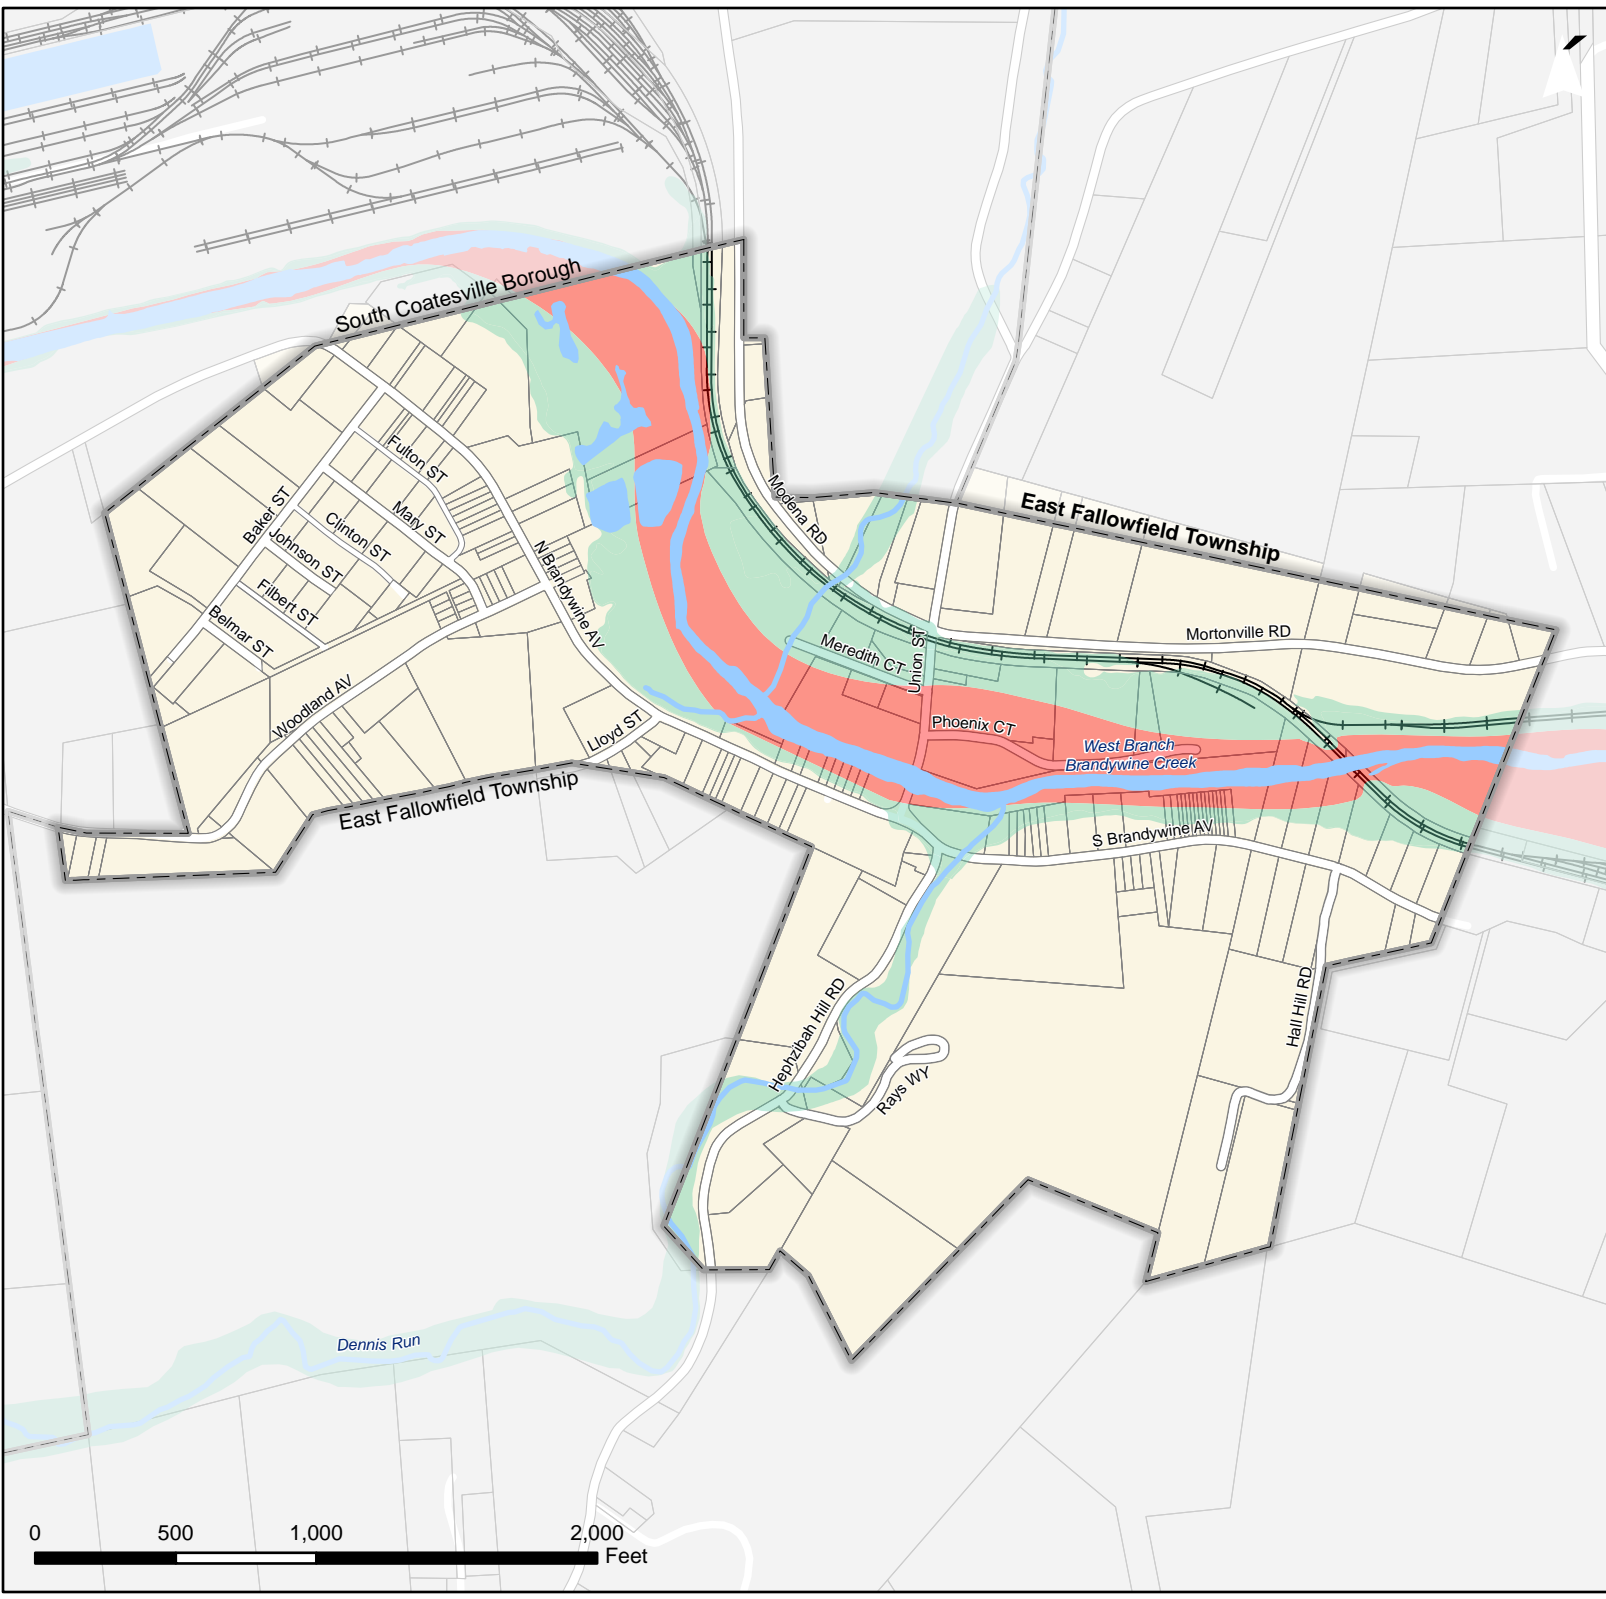

# Flood Area Map

## Modena Borough

Chester County,  
Pennsylvania

-  Municipal Boundary
-  Parcel Boundary
-  Hydrology
-  Railroad Lines
- Floodplain**
-  Floodway
-  100-Year Floodplain

Source Information:  
Floodplain - FEMA, 2017;  
Municipal Boundary, Parcel Boundary, Hydrology,  
Railroad Lines - Chester County DCIS, 2021